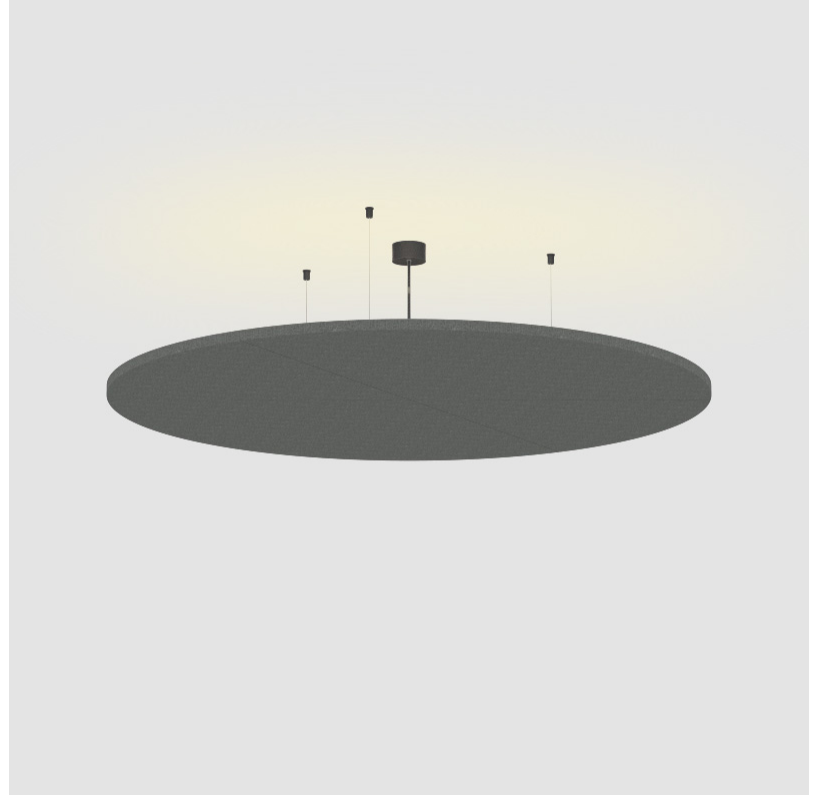

1. To build a product code in our configurator select the specify button on the base model # product page
2. To build a manual product code on this datasheet choose from the options listed below in blue font and add the suffix to the base model #

GENERAL

Series: Glorious Acoustic Light Panel
Partner: Prolicht
Division: Architectural
Installation: Suspension
Product Type: Acoustic
Mounting Location: Ceiling
Light Distribution: Indirect

PHYSICAL

Shape: Round
Diameter (mm): 1416
Diameter (in): 65 3/4
Width (mm): 54
Height (mm): 54
Height (in): 2 1/8

Fixture Finish: SSR / BKV / CWI / CRY / HAB / UFT / ITA / RUA / FTG / MYG / LOD / PUS / FRO / FUP / KIA / POP / BLS / SPG / MEY / GOH / CHC / COM / ABZ / JAG / OBR / MOS / ROR

Acoustic Finish: SFW / CYW / SEE / SYN / MTS / PMB / TTN / CYB / STO / DPE / BES / SHB / ARE / ANE / VRD / CRF

Fixture Material: Aluminum
Primary Material: Acoustic

Cable Details: 2000mm / 78 3/4" or 6000mm / 236 1/4" Transparent Cable

ELECTRICAL

Lamp Type: LED (Zhaga Standard)
Input Wattage (W): 23.8
Total Output Wattage (W): 21.8
Dimming: Non-Dimmable
Driver Included: Yes
Driver Location: Integrated
Driver Type: Constant Current - Universal
Driver Class: Class 2
Input Voltage (V): 120 - 277

LED

Max. Delivered Lumen (lm): 1753 / 1771 / 1824 / 1877
Nominal Lumen (lm): 2138 / 2160 / 2225 / 2290
CRI: >90 CRI
Lamp Life (hrs): 50000

OPTICAL

RATINGS AND CERTIFICATIONS

Certified By: CSA Certified to UL and CSA Standards
IP rating: IP20

Ø1416mm 55 3/4"