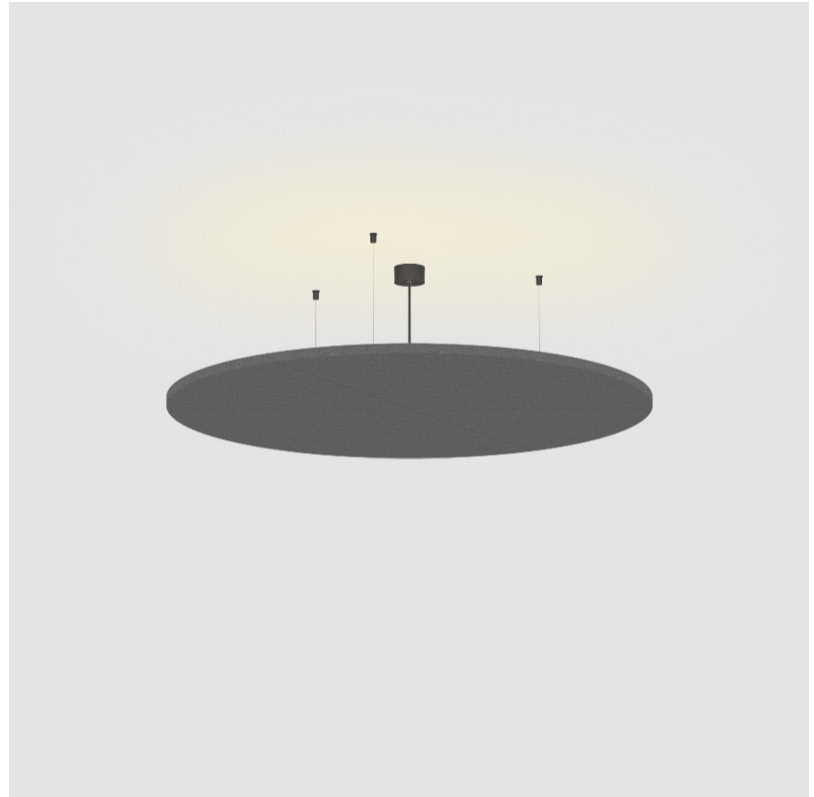

1. To build a product code in our configurator select the specify button on the base model # product page
2. To build a manual product code on this datasheet choose from the options listed below in blue font and add the suffix to the base model #

GENERAL

Series: Glorious Acoustic Light Panel
Partner: Prolicht
Division: Architectural
Installation: Suspension
Product Type: Acoustic
Mounting Location: Ceiling
Light Distribution: Indirect

PHYSICAL

Shape: Round
Diameter (mm): 946
Diameter (in): 37 1/4
Height (mm): 54
Height (in): 2 1/8

Fixture Finish: SSR / BKV / CWI / CRY / HAB / UFT / ITA / RUA / FTG / MYG / LOD / PUS / FRO / FUP / KIA / POP / BLS / SPG / MEY / GOH / CHC / COM / ABZ / JAG / OBR / MOS / ROR

Acoustic Finish: SFW / CYW / SEE / SYN / MTS / PMB / TTN / CYB / STO / DPE / BES / SHB / ARE / ANE / VRD / CRF

Fixture Material: Aluminum
Primary Material: Acoustic

Cable Details: 2000mm / 78 3/4" or 6000mm / 236 1/4" Transparent Cable

ELECTRICAL

Lamp Type: LED (Zhaga Standard)
Input Wattage (W): 24
Total Output Wattage (W): 21.8
Dimming: Non-Dimmable
Driver Included: Yes
Driver Location: Integrated
Driver Type: Constant Current - Universal
Driver Class: Class 2
Input Voltage (V): 120 - 277

LED

Max. Delivered Lumen (lm): 1753 / 1771 / 1824 / 1877
Nominal Lumen (lm): 2138 / 2160 / 2225 / 2290
CRI: >90 CRI
Lamp Life (hrs): 50000

OPTICAL

RATINGS AND CERTIFICATIONS

Certified By: CSA Certified to UL and CSA Standards
IP rating: IP20