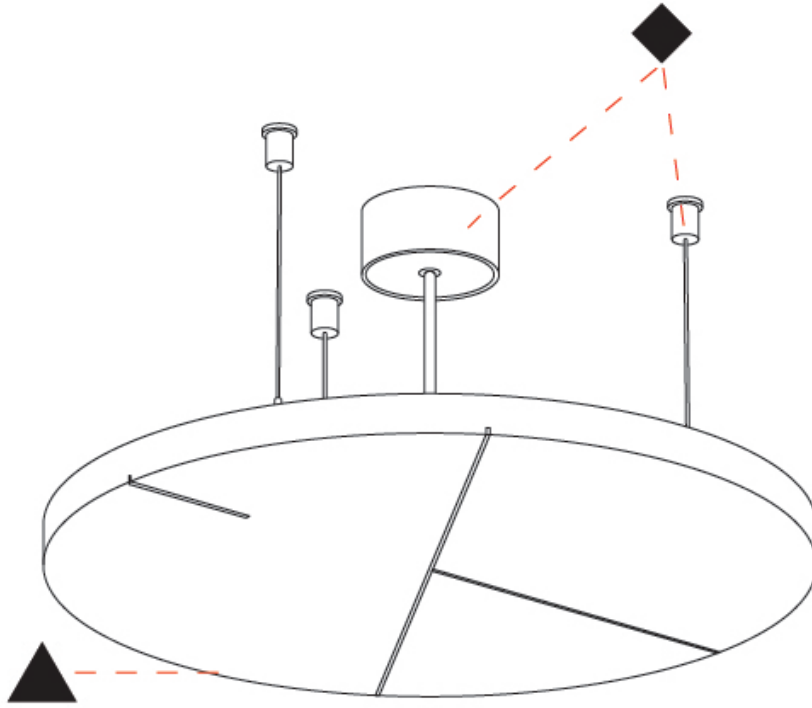

## GLORIOUS ACOUSTIC LIGHT PANEL SUSPENSION

A300712-

PROJECT

TYPE

SPECIFIER

QUANTITY

DATE

A