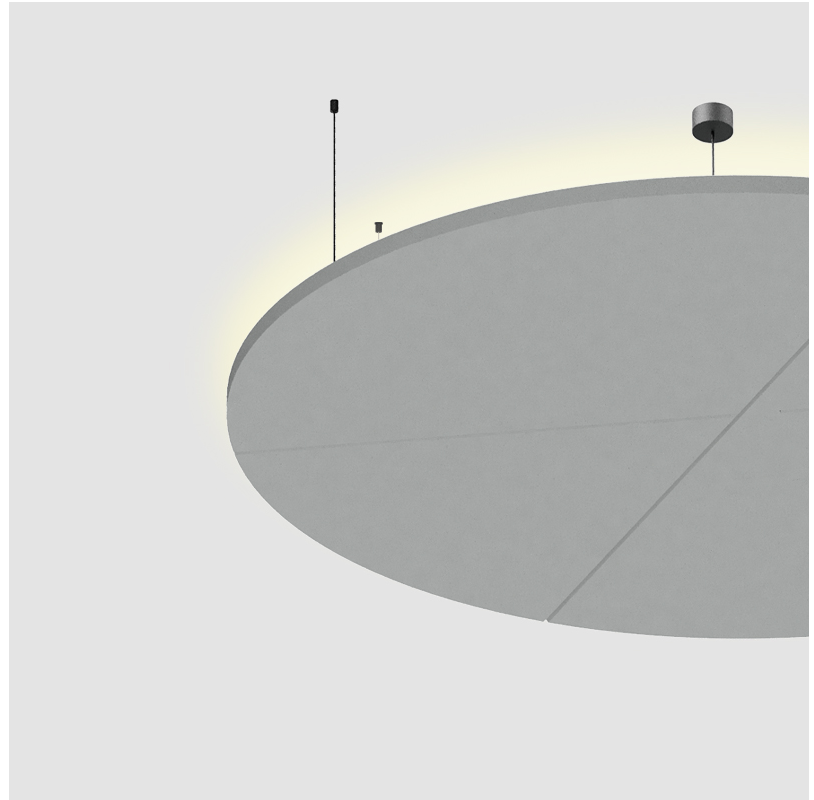

1. To build a product code in our configurator select the specify button on the base model # product page
2. To build a manual product code on this datasheet choose from the options listed below in blue font and add the suffix to the base model #

GENERAL

Series: Glorious Acoustic Light Panel
Partner: Prolicht
Division: Architectural
Installation: Suspension
Product Type: Acoustic
Mounting Location: Ceiling
Light Distribution: Indirect

PHYSICAL

Shape: Round
Diameter (mm): 446
Diameter (in): 17 ⁷/₁₆
Height (mm): 54
Height (in): 2 ¹/₈

Fixture Finish: SSR / BKV / CWI / CRY / HAB / UFT / ITA / RUA / FTG / MYG / LOD / PUS / FRO / FUP / KIA / POP / BLS / SPG / MEY / GOH / CHC / COM / ABZ / JAG / OBR / MOS / ROR

Acoustic Finish: SFW / CYW / SEE / SYN / MTS / PMB / TTN / CYB / STO / DPE / BES / SHB / ARE / ANE / VRD / CRF

Fixture Material: Aluminum
Primary Material: Acoustic

Cable Details: 2000mm / 78 3/4" or 6000mm / 236 1/4" Transparent Cable

ELECTRICAL

Lamp Type: LED (Zhaga Standard)
Input Wattage (W): 10
Total Output Wattage (W): 9.1
Dimming: Non-Dimmable
Driver Included: Yes
Driver Location: Integrated
Driver Type: Constant Current - Universal
Driver Class: Class 2
Input Voltage (V): 120 - 277

LED

Max. Delivered Lumen (lm): 701 / 708 / 730 / 751
Nominal Lumen (lm): 855 / 864 / 890 / 916
CRI: >90 CRI
Lamp Life (hrs): 50000

OPTICAL

RATINGS AND CERTIFICATIONS

Certified By: CSA Certified to UL and CSA Standards
IP rating: IP20

Ø446mm 17 ⁷/₁₆"